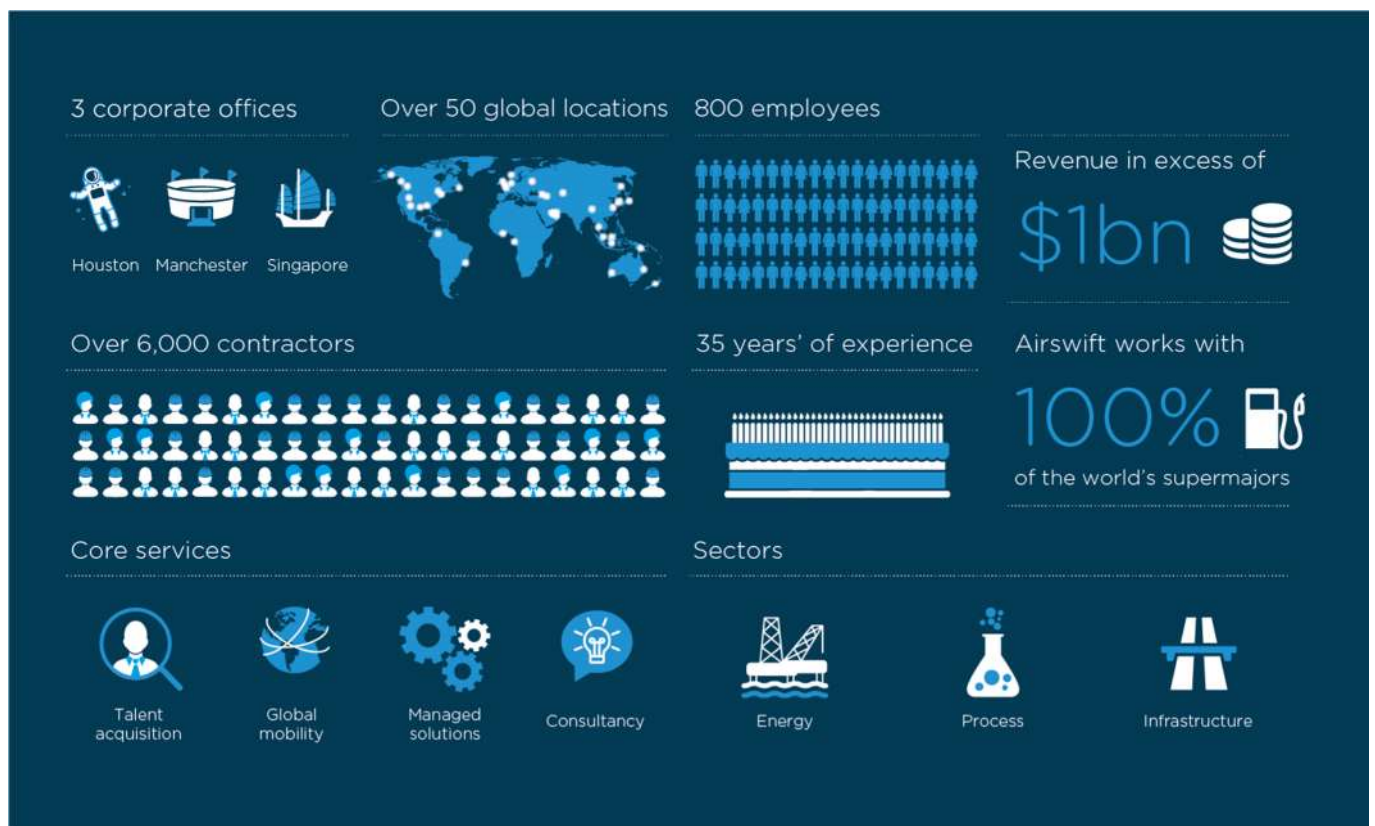

Company Profile

Who is Airswift?

Airswift is an international workforce solutions provider within the energy, process and infrastructure industries. We serve as a strategic partner to our clients, offering a turnkey workforce solution to capture and deliver the top talent needed to complete successful projects by aligning with the unique needs of our clients.

With over 800 employees and 6,000 contractors operating in over 50 countries, our geographical reach, pool of talent and large range of support services is unmatched in the industry and is underpinned by a level of experience, exposure and expertise that few of our peers can offer.

Our Core Service Lines

Airswift provides a comprehensive range of services delivering a total workforce solution on any scale and at any stage in a project's life cycle, anywhere in the world. Our group have the specialist skills, global reach and local knowledge required to identify, mobilize and payroll talent wherever it is needed.

The diagram below summarizes our core business streams and services, which may be of further interest:

Global Locations

Airswift operates with three super regions in Houston, Manchester and Singapore which affords 24-hour coverage for our clients. With over 50 offices, Airswift support our clients across 57 locations worldwide.